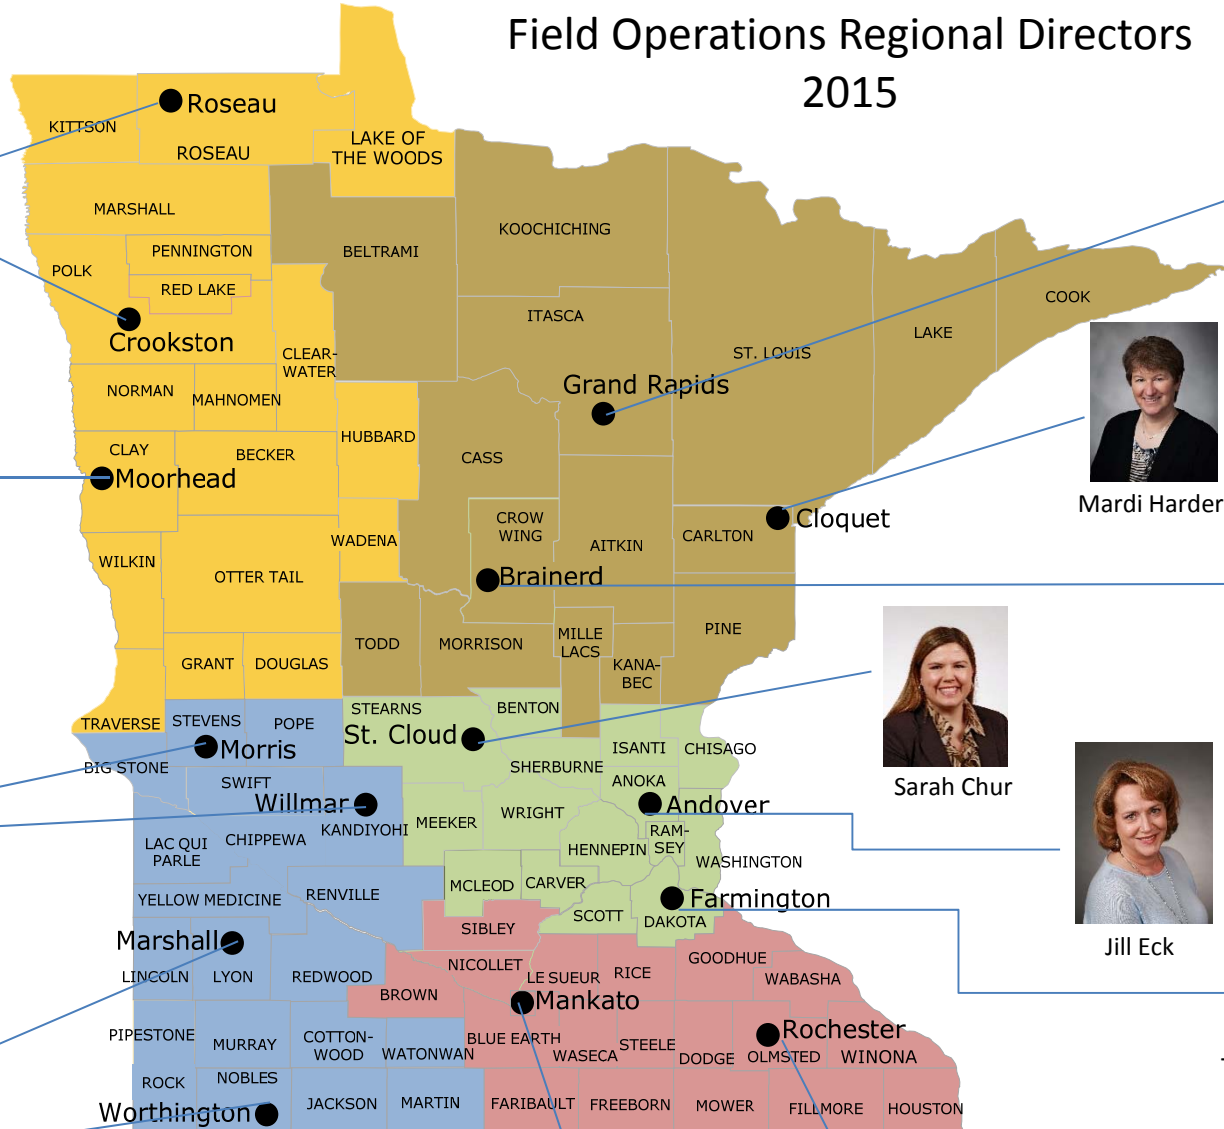

Field Operations Regional Directors 2015

Deb Zak

Ben Anderson

Kathy Schwantes

Kia Harries

Dan Erkkila

Mardi Harder

Susanne Hinrichs

Sarah Chur

Jill Eck

Tammy McCulloch

LuAnn Hiniker

Chuck Schwartau