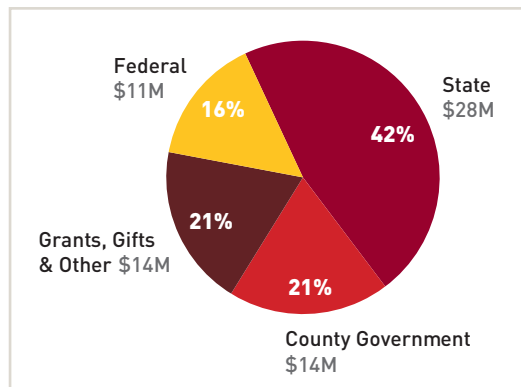

Taking University research and education to the people of Minnesota

A CENTURY OLD PARTNERSHIP

Extension is a 100-year-old partnership between the University and federal, state and county governments - providing scientific knowledge and expertise to the public.

LAND GRANT UNIVERSITY

The University of Minnesota is one of the nation's more than 100 land grant universities with a mission to engage in teaching, research and extension outreach. Through Extension, land grant universities "extend" their resources to address critical public issues through non-formal, non-credit education.

EXTENSION IN MINNESOTA

Extension faculty and staff live and work across the state, in regional and county offices, University campuses, and research and outreach centers. Extension's network of educators and researchers address the most pressing issues facing Minnesota in the areas of:

- environment
- food and agriculture
- communities
- families
- youth

EXTENSION FY 2010-11 FUNDING

www.extension.umn.edu